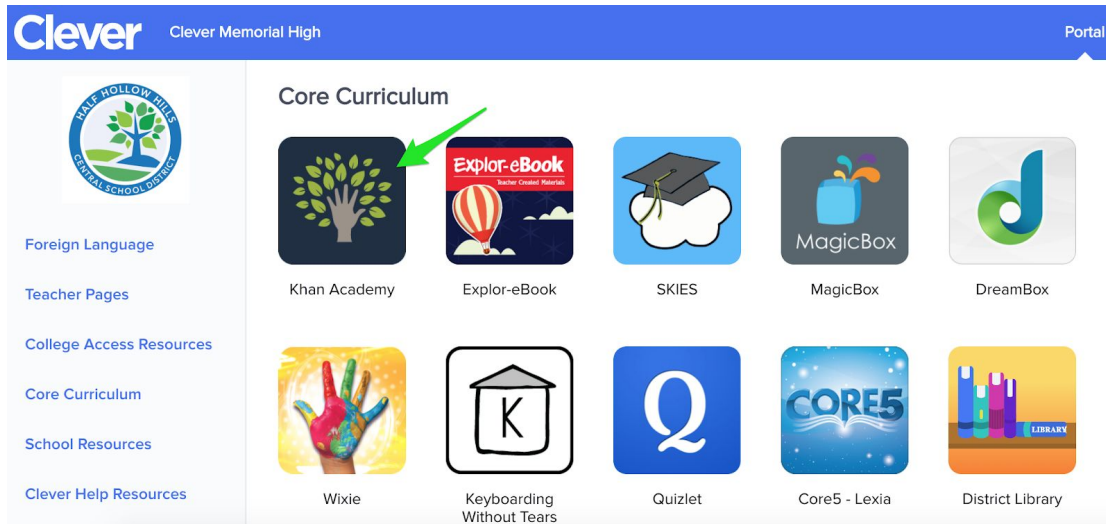

How do I log into Clever as a student?

1. To log into the Clever Portal, go to your district's Clever login page. <https://clever.com/in/mcsc>
2. Log in using your Google username and Password
3. From your Clever Portal, click on the application icon you'd like to use: